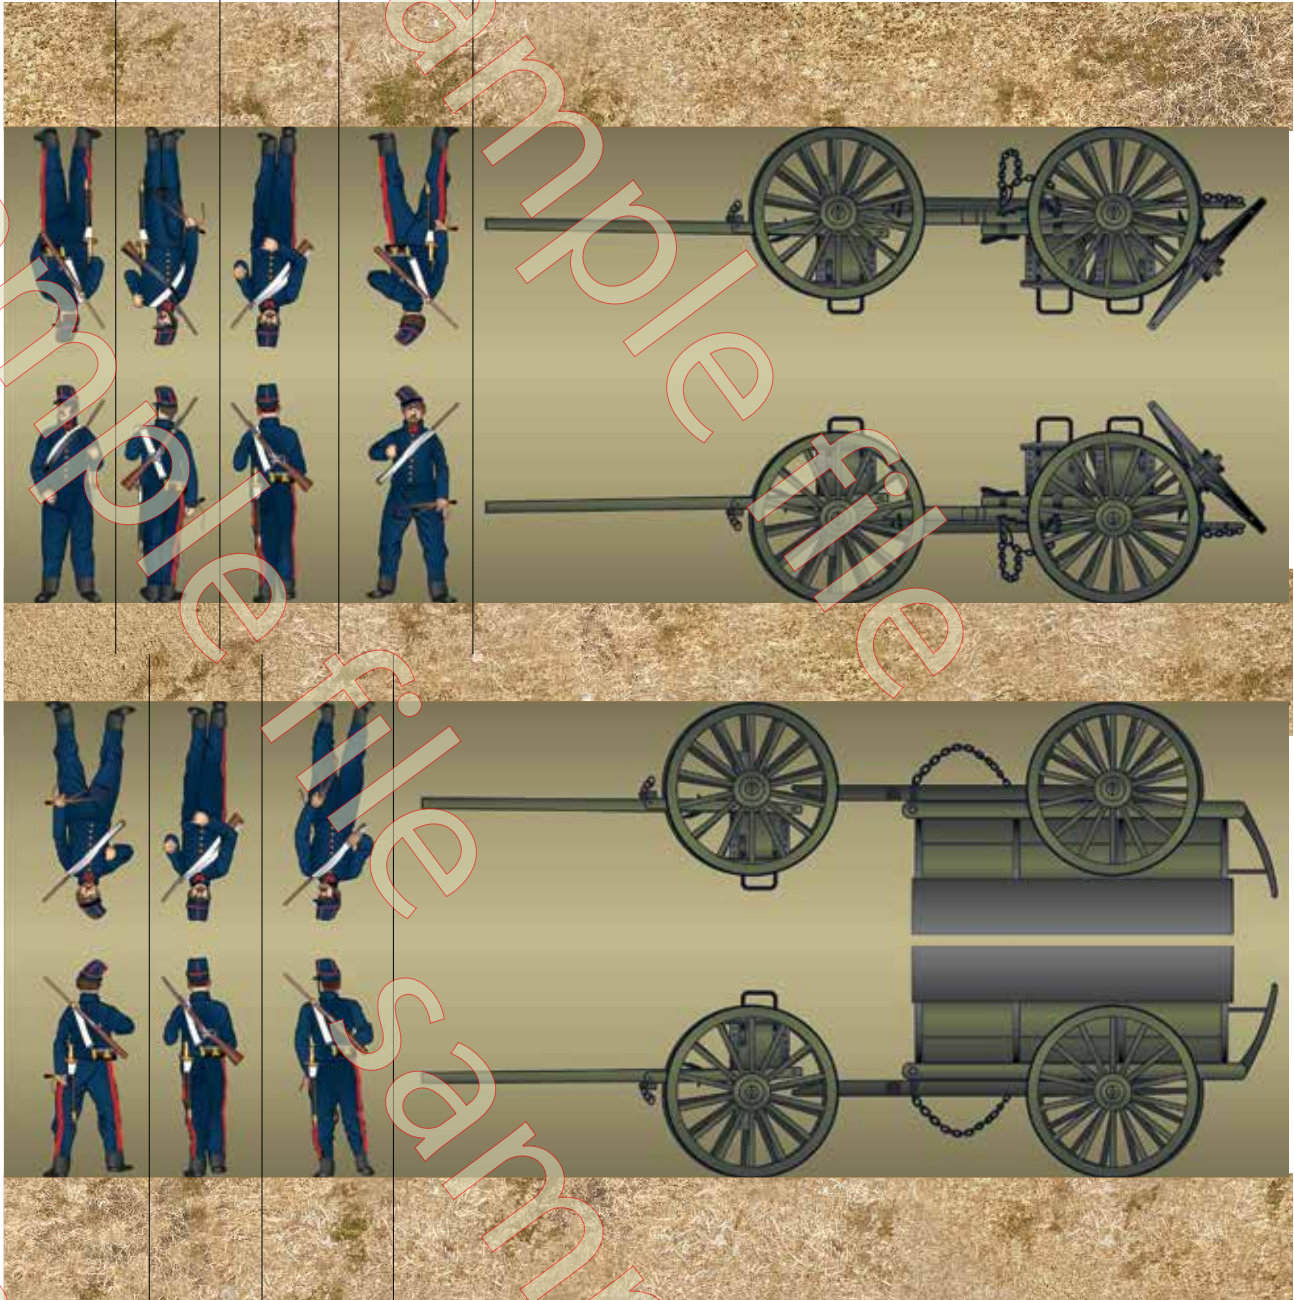

JUST PAPER BATTLES

Crimea 1854

designed by **WARGAME**
PRINT

L'artillerie montée

L'armée Française

«28mm»

2,5d Modular Wargames System

60x30mm

60x30mm

60x30mm

60x30mm

60x30mm

80x30mm

80x30mm

80x30mm

80x30mm