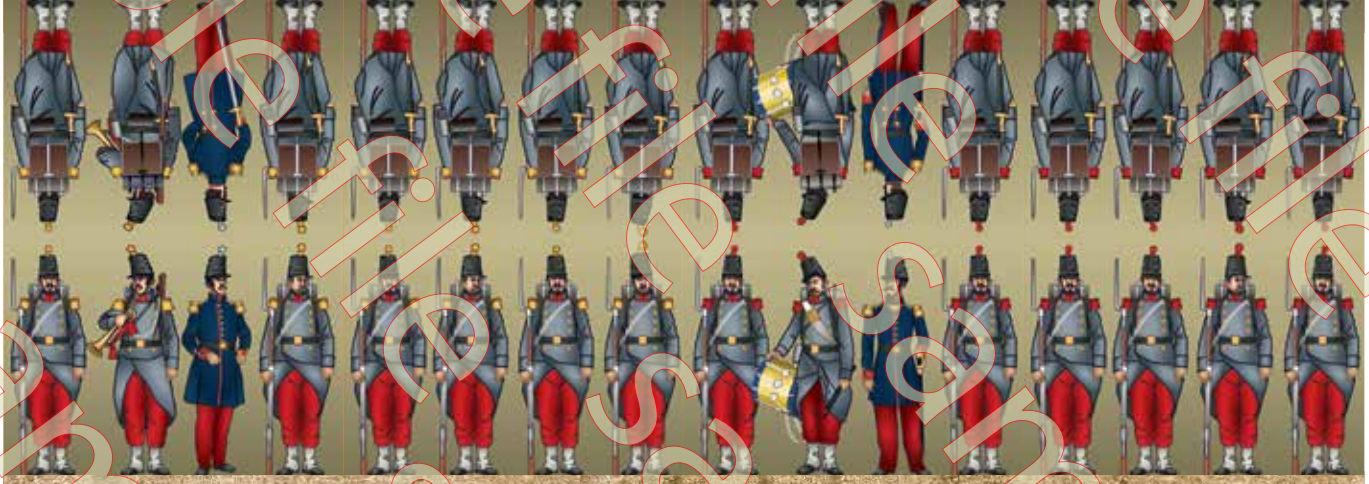

JUST PAPER BATTLES Crimea 1854

designed by **WARGAME**
PRINT

L'Infanterie

L'armée Française

«28mm»

2,5d Modular Wargames System

Alma 1854

JPBC_Fr_28mm