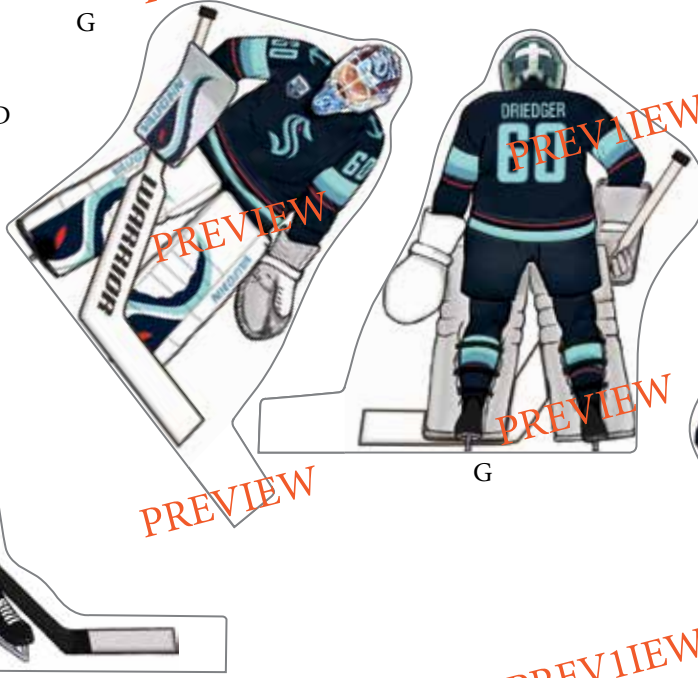

SEASON 2021-22

ROSTER

CF	YANNI GOURDE	#37	L
WF	BRANDON TANEV	#13	L
WF	JORDAN EBERLE	#7	R
D	MARK GIORDANO	#5	L
D	JAMMIE OLEKSIK	#24	L
G	CHRIS DRIEDGER	#60	

SEATTLE KRAKEN

PREVIEW

D

PREVIEW

D

PREVIEW

G

PREVIEW

PREVIEW

G

PREVIEW

PREVIEW

PREVIEW